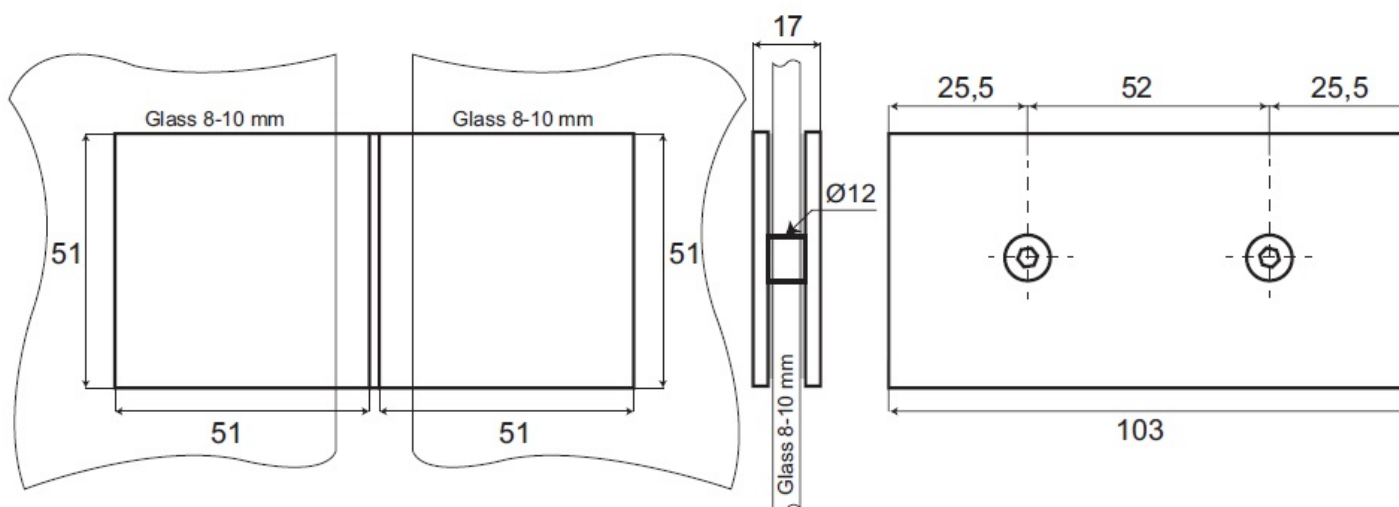

PRODUCT SHEET

Description:

Glass Clamp "Bern", 180DG, SS-Look, Glass/Glass, 102,5x51x17m Square Corners, 8-10mm Glass, Glass Mounted By $\varnothing 12$ mm, Drilling, Brass Material

Item number:

15.23.696-1

Units	Box	Carton	HS Code	Barcode
Pcs.	1	20	8302419000	
				5704866447089

SISO A/S

Mileparken 11
DK-2740 Skovlunde
Denmark
VAT: DK 24786013

Phone +45 45 830 900

www.siso.dk
siso@siso.dk

Danske Bank
Nytorv Branch
Copenhagen
SWIFT: DABADKKK

Account no.
4180 3112 112936
IBAN Account
DK7230003112112936